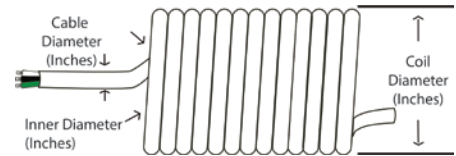

## Flexy-Cord™ Variety Pack

Part No.	Description	Package	Box Dimension	Box Weight (lbs)
S18308W-16345G UPC 023238000178	<b>Sizes Included:</b>	Box	21" x 4" x 10"	8.2
	18 AWG 3-Prong 10 Amps 1250 Watts 4 Inches to 8 Feet			
	18 AWG 3-Prong 10 Amps 1250 Watts 7 Inches to 15 Feet			
	16 AWG 3-Prong 13 Amps 1625 Watts 5 Inches to 10 Feet			
	16 AWG 3-Prong 13 Amps 1625 Watts 10 Inches to 20 Feet			
	16 AWG 3-Prong 13 Amps 1625 Watts 20 Inches to 45 Feet			

# Flexy-Cord™ 18 AWG

Part No.	Description & Application	Cable diameter (inches)	Inner diameter (inches)	Coil diameter (inches)	Box Size	Standard Pack Weight (lbs)
<b>S18308W</b>  UPC 023238000000	18 AWG 3-Prong 10 Amps 1250 Watts 4 Inches to 8 Feet  Color: White Not UL Listed Ideal for Kitchen & Office	0.238	1.75	2.23	22" x 6" x 6"  <b>Pack of 16</b>	10.5
<b>S18315W</b>  UPC 023238000017	18 AWG 3-Prong 10 Amps 1250 Watts 7 Inches to 15 Feet  Color : White Not UL Listed Ideal for Kitchen & Office	0.238	1.75	2.23	12" x 12" x 8"  <b>Pack of 15</b>	13.3

# Flexy-Cord™ 16 AWG

Part No.	Description & Application	Cable diameter (inches)	Inner diameter (inches)	Coil diameter (inches)	Box Size	Standard Pack Weight (lbs)
<b>S16310G</b>  UPC 023238000024	16 AWG 3-Prong 13 Amps 1625 Watts 5 Inches to 10 Feet Color: Gray with Black Plugs UL Listed Ideal for Office & Lighting Indoors & Outdoors	0.268	1.75	2.29	12" x 12" x 8"  <b>Pack of 12</b>	10.70
<b>S16320G</b>  UPC 023238000031	16 AWG 3-Prong 13 Amps 1625 Watts 10 Inches to 20 Feet Color: Gray with Black Plugs UL Listed Ideal for Vacuum Cleaner, Hand Drills & Saws, Hedgers Indoors & Outdoors	0.268	2.20	2.74	16" x 12" x 8"  <b>Pack of 10</b>	20.45
<b>S16345G</b>  UPC 023238000048	16 AWG 3-Prong Amps 1625 Watts 20 Inches to 45 Feet Color: Grey with Black Plugs UL Listed Ideal for Vacuum Cleaner, Hand Drills & Saws, Hedgers Indoors & Outdoors	0.268	2.20	2.74	22" x 10" x 9"  <b>Pack of 4</b>	11.00