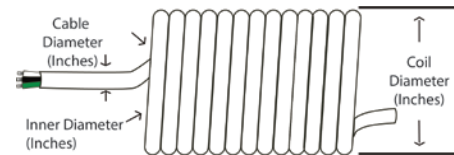

Flexy-Cord™ 14 AWG

Part No.	Description & Application	Package	Cable diameter (inches)	Inner diameter (inches)	Coil diameter (inches)	Weight (lbs)
S14308W	14 AWG 3-Prong 15 Amps 1875 Watts 5 Inches to 8 Feet Color: White UL Listed Ideal for Heavy Tools Indoors & Outdoors	Box	0.325	1.75	2.40	1.00
S143200	14 AWG 3-Prong 15 Amps 1875 Watts 10 Inches to 20 Feet Color: Orange with Black Plugs UL Listed Ideal for Heavy Tools Indoors & Outdoors	Bag	0.325	2.70	3.35	2.50
S143450	14 AWG 3-Prong 15 Amps 1875 Watts 20 Inches to 45 Feet Color: Orange with Black Plugs UL Listed Ideal for Heavy Tools Indoors & Outdoors	Bag	0.325	2.70	3.35	4.45