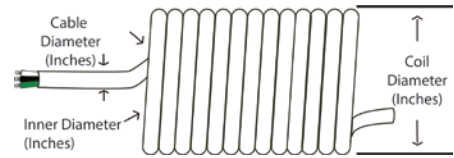

Flexy-Cord™ 12 & 10 AWG

Part No.	Description & Application	Package	Cable diameter (inches)	Inner diameter (inches)	Coil diameter (inches)	Weight (lbs)
S123200	12 AWG 3-Prong 15 Amps 1875 Watts 10 Inches to 20 Feet Color: Orange with Black Plugs UL Listed Ideal for Very Heavy Tools Indoors & Outdoors	Bag	0.372	3.00	3.75	3.00
S103200	10 AWG 3-Prong 20 Amps 2500 Watts 14 Inches to 20 Feet Color: Orange with Black plugs UL Listed Ideal for Extra Heavy Applications Indoors & Outdoors	Bag	0.533	3.00	4.07	5.10