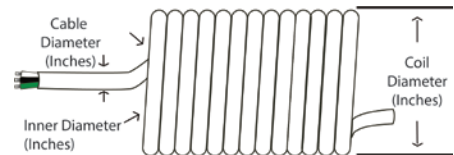

Compact Power

Part No.	Description & Application	Cable diameter (inches)	Inner diameter (inches)	Coil diameter (inches)	Box Size	Weight (lbs)
S18308WC	Traveler's Flexy-Cord™ 18 AWG 3-Prong 10 Amps 1250 Watts 4 Inches to 8 Feet (Not for Heavy Watt Hair Dryers & Room Heaters) Ideal for Travel, Bedroom, Office	0.238	1.75	2.23	12" x 12" x 8" Pack of 10	7.1
S16310GC	Compact Power 16 AWG 3-Prong 13 Amps 1625 Watts 5 Inches to 10 Feet Medium Duty UL Listed Ideal for Office & Lighting, Indoors & Outdoors	0.268	1.75	2.29	12" x 12" x 8" Pack of 10	10